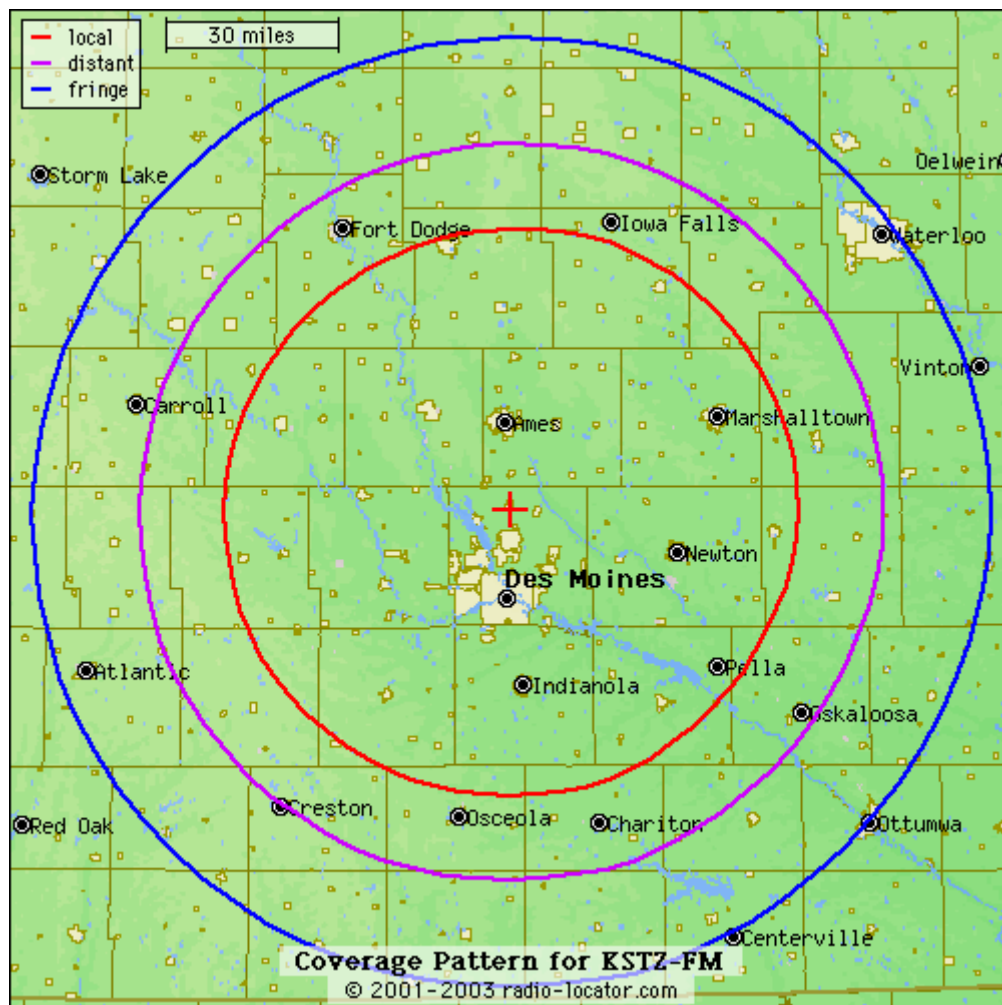

AREA COVERAGE

STAR 102.5

COVERAGE PATTERN FOR KSTZ-FM

Transmitter Location: 41° 37' 55" N, 93° 27' 26" W
Tower Height: 1,001 feet above ground level

Class C1 FM Station
Power: 100,000 watts

Red = local, Purple = distant, Blue = fringe

This image is intended solely for entertainment purposes. Radio-Locator makes no claims as to the accuracy of this information nor towards its suitability for any intended purpose.

STATION INFORMATION